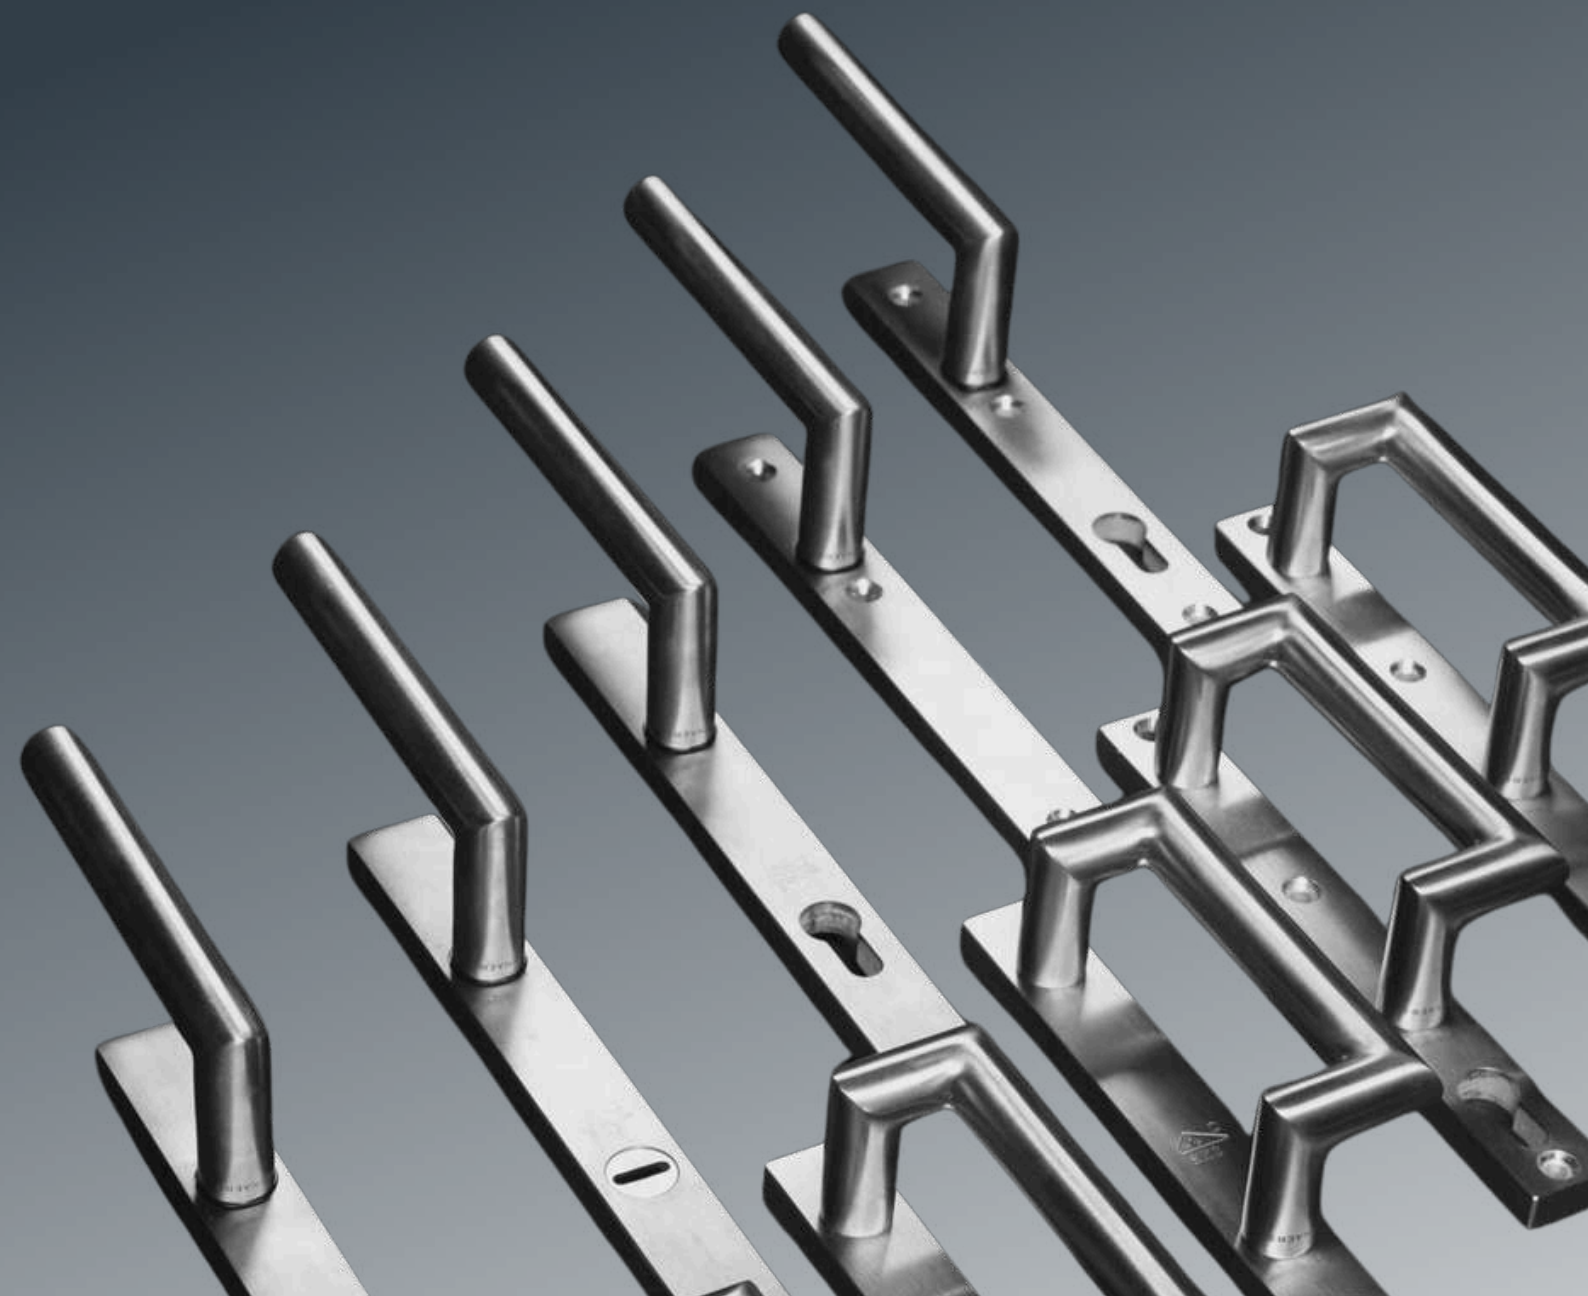

# Aluminium Door Handles

# Contour

*Contour* – a premium line of robust stainless steel handles with a sleek, contemporary design, engineered to exceed the highest durability and security standards.

Seamlessly compatible with a wide range of systems and opening types, Contour offers a truly universal solution – uncompromising in both quality and performance.

# Material

*Contour* handles are manufactured from AISI 304 stainless steel, renowned for its outstanding durability and exceptional corrosion resistance. The solid stainless-steel construction not only enhances protection against break-ins but is also low maintenance: a pure, hygienic material that withstands cleaning agents with ease.