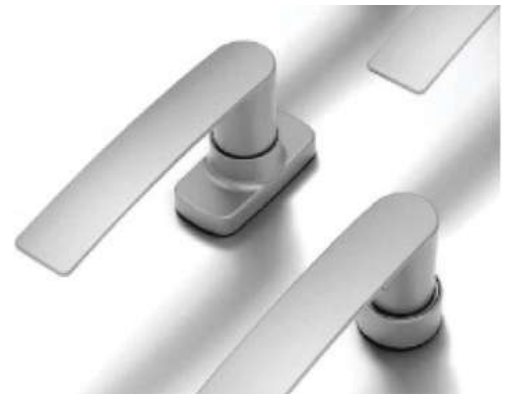

# Olimpo

The *Olimpo* combines a distinct look with affordability. The smooth lines are available in lockable and standard variants, and can be enhanced by the many finishes available, which contribute to meet the highest quality and aesthetic requirements.

# Material

The *Olimpo* handle combines technical solutions of high quality with valuable materials. Available in a wide range of powder-coated, anodized and pvd finishes. Also available in the mill-finished version for an easy assembly with no need for any special tooling

# Design

The smooth shape of the handles is enhanced by the many finishes available which contribute to meet the highest quality and aesthetical requirements. Olimpo is available for most configurations in standard and lockable variants, and also includes a roseless design